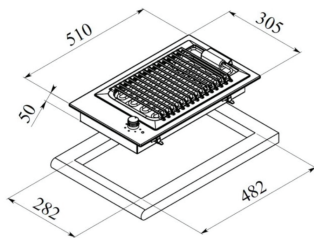

SPBH10-BBQ-J32X

Autolock

Easy
Installation

SUPERCHEF
MADE IN ITALY

Electric Barbecue Grill Built-in Cooking

Frontal control knobs
Stainless Steel surface
Maximum nominal power 2400 W

External Dimensions

- ① H 305 mm
- ② W 510 mm