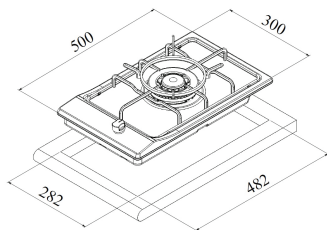

SPBH10-CSF-J32X

Auto Ignition

Autolock

Easy Installation

SUPERCHEF
MADE IN ITALY

Gas Hob Built-in Cooking

2 gas burners
Cast iron
Flame failure device
Automatic ignition
Front knobs control
Stainless steel
F auxiliary 1000 W
R rapid 2800 W

External Dimensions

- ↑ H 300 mm
- W 500 mm