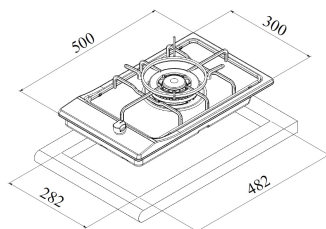

SPBH10-CSF-R32BC

Auto
Ignition

Autolock

Easy
Installation

SUPERCHEF
MADE IN ITALY