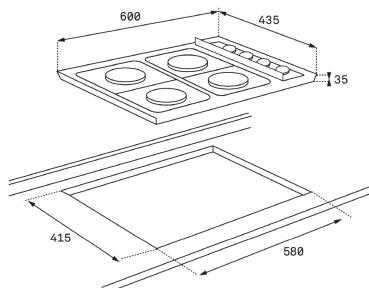

SPBH10-CSL-M64X

Auto
Ignition

Autolock

Easy
Installation

SUPERCHEF
MADE IN ITALY

Gas Hob

Built-in Cooking

4 gas burners
Cast iron
Flame failure device
Automatic ignition
Side knobs control
Stainless steel
FR auxiliary 1000 W
RR semi rapid 1750 W
FL triple burner 3500 W
RL semi rapid 1750 W

External Dimensions

- ➊ H 600 mm
- ➋ W 435 mm