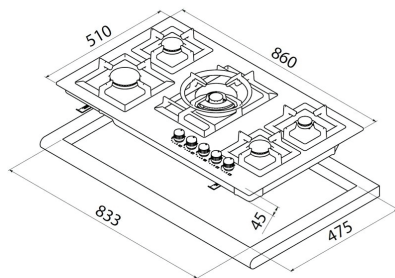

SPBH10-CTSF-I95X

Auto Ignition

Autolock

Easy Installation

SUPERCHEF
MADE IN ITALY

90cm Gas Hob Built-in Cooking

Built in gas hob
5 gas burners
Triple burner
Step flame – 9 steps Technology
Flame failure device
Automatic ignition
Front knobs control
Stainless steel
FR Semi Rapid 1750 W
RR auxiliary 1000 W
C Triple burner 4000 W
FL Rapid 2800 W
RL Semi Rapid 1750 W

External Dimensions

- ➊ H 520 mm
- ➋ W 870 mm