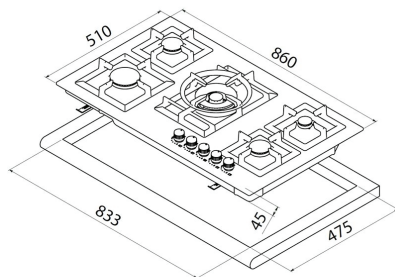

SPBH10-CTSF-J95X

Auto
Ignition

Autolock

Easy
Installation

SUPERCHEF
MADE IN ITALY

Gas Hob Built-in Cooking

Built-in gas hob
5 gas burners
Triple burner
Cast iron
Flame failure device
Automatic ignition
Front knobs control
Stainless steel
FR semi rapid 1750 W
RR auxiliary 1000 W
C triple burner 3500 W
FL rapid 3000 W
RL semi rapid 1750 W

External Dimensions

- ➊ H 510 mm
- ➋ W 860 mm