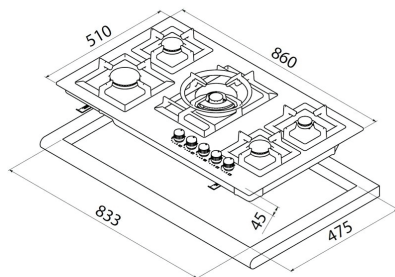

SPBH10-CTSF-L95X

Auto Ignition

Autolock

Easy Installation

SUPERCHEF
MADE IN ITALY

Gas Hob Built-in Cooking

Built-in gas hob
5 gas burners
Triple burner
Cast iron
Flame failure device
Automatic ignition
Front knobs control
Stainless steel
FR semi rapid 1750 W
RR rapid 3000 W
C triple burner 3500 W
FL auxiliary 1000 W
RL semi rapid 1750 W

External Dimensions

- H 510 mm
- W 860 mm