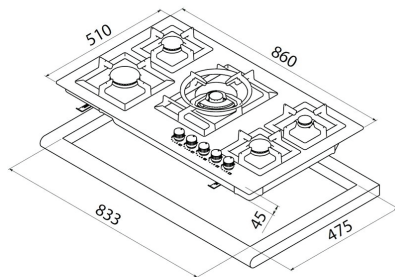

SPBH10-CTSF-W95B

Auto Ignition

Autolock

Easy Installation

SUPERCHEF
MADE IN ITALY

Gas Hob Built-in Cooking

Built-in gas hob
Matt Black Color
5 gas burners
Triple burner
Cast iron
Flame failure device
Automatic ignition
Front knobs control
FR semi rapid 1750 W
RR rapid 3000 W
C triple burner 3500 W
FL auxiliary 1000 W
RL semi rapid 1750 W

External Dimensions

- ➊ H 510 mm
- ➋ W 860 mm