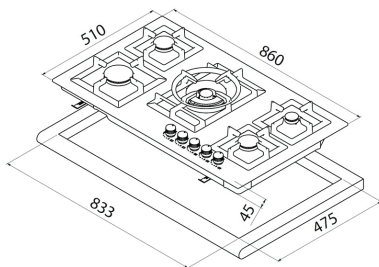

SPBH10-CTSF-W95X

Auto Ignition

Autolock

Easy Installation

SUPERCHEF
MADE IN ITALY

Gas Hob Built-in Cooking

Built-in gas hob
5 gas burners
Triple burner
Cast iron
Flame failure device
Automatic ignition
Front knobs control
Stainless steel
FR semi rapid 1750 W
RR rapid 3000 W
C triple burner 3500 W
FL auxiliary 1000 W
RL semi rapid 1750 W

External Dimensions

- ↑ H 510 mm
- W 860 mm