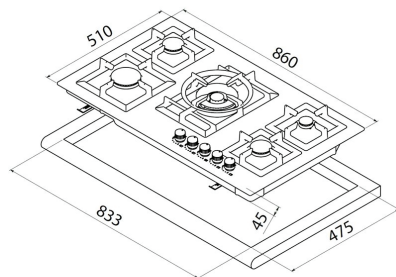

SPBH10-CTSFBB-J95X

Auto Ignition

Autolock

Easy Installation

SUPERCHEF
MADE IN ITALY

90cm Gas Hob Built-in Cooking

5 gas burners
Triple burner
Cast iron
Heavy duty brass burners equipped
Flame failure device
Automatic ignition
Front knobs control
Stainless steel
CL triple burner 4500 W
FC semi rapid 1750 W
RC semi rapid 1750 W
FL auxiliary 1000 W
RL rapid 3000 W

External Dimensions

- ➊ H 510 mm
- ➋ W 860 mm