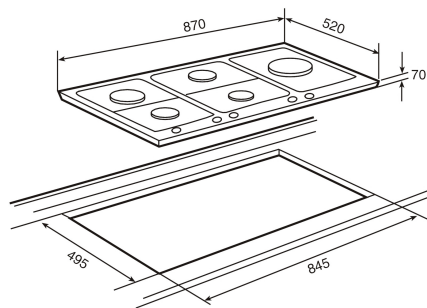

SPBH10-CTSFS-F95X

Auto Ignition

Autolock

Easy Installation

SUPERCHEF
MADE IN ITALY

90cm Gas Hob Built-in Cooking

Built-in gas hob
Flush design
1mm cook top thickness
5 gas burners
Triple burner
Cast iron
Flame failure device
Automatic ignition
Front knobs control
Stainless steel
CR triple burner 3500 W
FC auxiliary 1000 W
RC semi rapid 1750 W
FL semi rapid 1750 W
RL rapid 3000 W

External Dimensions

- ➊ H 520 mm
- ➋ W 870 mm