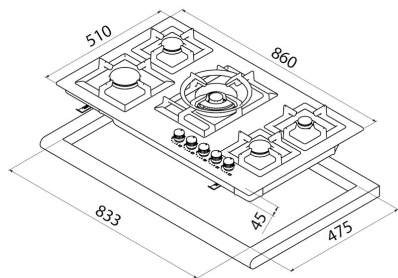

SPBH10-CTSL-M95X

Auto
Ignition

Autolock

Easy
Installation

SUPERCHEF
MADE IN ITALY

90cm Gas Hob Built-in Cooking

Built-in gas hob
5 gas burners
Triple burner
Cast iron
Flame failure device
Automatic ignition
Lateral knobs control
Stainless steel
FR semi rapid 1750 W
RR rapid 3000 W
C triple burner 3500 W
FL auxiliary 1000 W
RL semi rapid 1750 W

External Dimensions

- H 510 mm
- W 860 mm