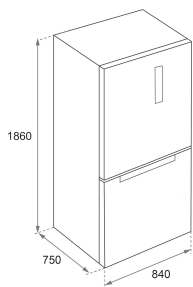

Long Life
No Frost

SUPERCHEF
MADE IN ITALY

Bottom Mount Refrigerator Free Standing Cooling

Double door bottom mount

Multi cooling system

No frost

Total gross volume 620 LTR

Total net volume 580 LTR

5 drawers + 2 shelves

External Electronic control

Full Inox

Energy class A+

External Dimensions

① H 1860 mm

② W 840 mm

③ D 750 mm