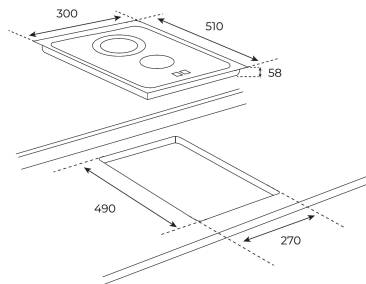

SPBH10-VC-R32BC

Power Plus

Autolock

Easy
Installation

SUPERCHEF
MADE IN ITALY

Vitro Ceramic Hob Built-in Cooking

2 cooking zones
6 levels function
1200 W / 1800 W
Front knobs control
Black crystal
FC Hi-light 145 mm 1200 W
RC Hi-light 180 mm 1800 W

External Dimensions

- ① H 300 mm
- ② W 510 mm