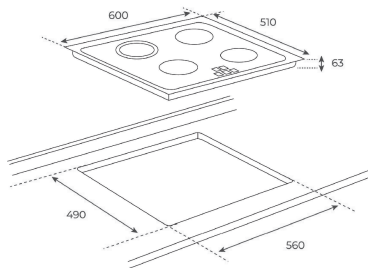

## Vitro Ceramic Hob Built-in Cooking

4 cooking zones  
6 levels function  
1200 W / 1800 W  
Front touch control  
Black crystal  
FR 145 mm 1200 W  
RR 180 mm 1800 W  
FL 145 mm 1200 W  
RL 210 mm 2100W

## External Dimensions

- ⤴ H 600 mm
- ➡ W 510 mm