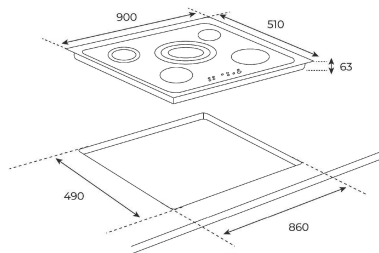

SPBH10-VC-S9511BC

Power Plus

Autolock

Easy
Installation

SUPERCHEF
MADE IN ITALY

Vitreous Ceramic Hob Built-in Cooking

- 5 cooking zones
- 1 double zone
- 1 extended zone
- Child safety lock
- Front touch control
- Black crystal
- FR Hi-light 145 mm 1200 W
- RR Hi-light 180 mm 1800 W
- C Hi-light 2500/1300 W
- FL Hi-light 210 mm 2100 W

External Dimensions

- ↑ H 510 mm
- W 900 mm