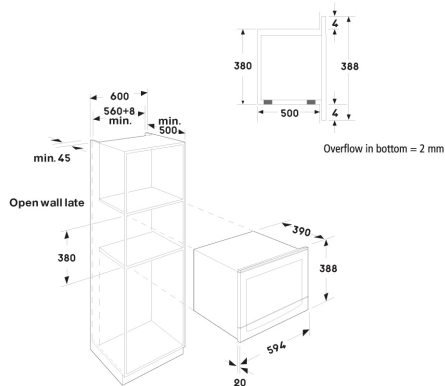

Kitchen timer

Defrost by weight / time

Cooking end signal

Child safety lock

Full glass face

VDE plug, 230V-50Hz

External Dimensions

↑ H 388 mm

→ W 594 mm