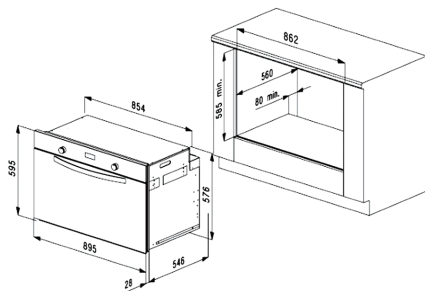

SPBO04-GGT-912BG

125L

Surrounded
Temp

Soft Close

Easy
Installation

SUPERCHEF
MADE IN ITALY

Gas Oven with Gas Grill Built-in Cooking

Turnspit
Convection fan
Flame failure device
Thermostatic
Cooling fan
Back catalytic panel Easy
clean internal enamel
Removable door
2 layers internal glass
Oven capacity 120L
Stainless steel
Interior lighting

External Dimensions

- ↑ H 595 mm
- ↔ W 895 mm