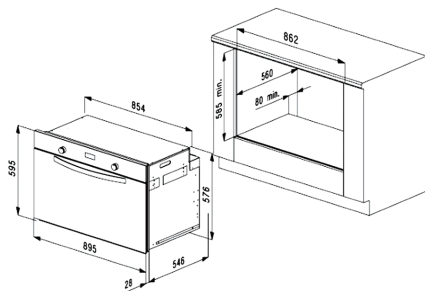

SPBO04-GGT-912X

125L

Surrounded
Temp

Soft Close

Easy
Installation

SUPERCHEF
MADE IN ITALY

Gas Oven with Gas Grill Built-in Cooking

Turnspit
Flame failure device
Thermostatic
Convection Fan
Cooling fan
Minute minder
Back catalytic panel
Easy clean internal enamel
Removable door
2 layers internal glass
Oven capacity 125L
Stainless steel
Interior lighting

External Dimensions

- ↑ H 595 mm
- ↔ W 895 mm