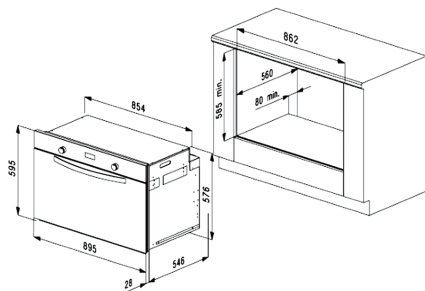

# SPBO04-GGTF2D-912BG

125L

Surrounded  
Temp

Soft Close

Easy  
Installation

**SUPERCHEF**  
MADE IN ITALY

## Gas Oven with Gas Grill Built-in Cooking

Turnspit  
2 Convection fan  
Flame failure device  
Thermostatic  
Cooling fan  
Digital timer  
Back catalytic panel  
Easy clean internal enamel  
Removable door  
2 layers internal glass  
Oven capacity 125L  
Back catalytic panel  
Interior lighting

## External Dimensions

- ↑ H 595 mm
- W 895 mm