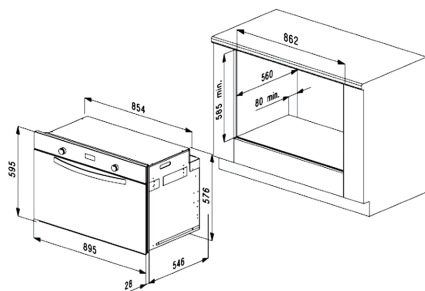

SPB004-GGTF2D-912X

125L

Surrounded
Temp

Soft Close

Easy
Installation

SUPERCHEF
MADE IN ITALY

Gas Oven with Gas Grill Built-in Cooking

Turnspit
2 Convection fan
Flame failure device
Thermostatic
Cooling fan
Digital timer
Back catalytic panel
Easy clean internal enamel
Removable door
2 layers internal glass
Oven capacity 125L
Stainless Steel
Interior lighting

External Dimensions

- ↑ H 595 mm
- W 895 mm