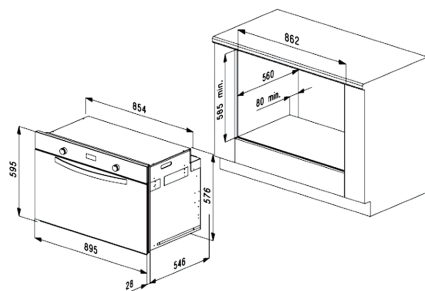

SPB004-GGTFD-912BG

125L

Surrounded
Temp

Soft Close

Easy
Installation

SUPERCHEF
MADE IN ITALY

Gas Oven with Gas Grill Built-in Cooking

Turnspit
Convection fan
Flame failure device
Thermostatic
Cooling fan
Digital timer
Back catalytic panel
Easy clean internal enamel
Removable door
2 layers internal glass
Oven capacity 125L
Back catalytic panel
Interior lighting

External Dimensions

- ↑ H 595 mm
- W 895 mm