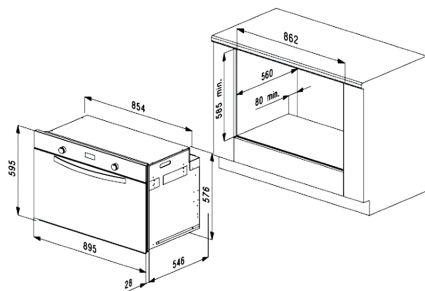

# SPBO04-GGTFD-912X

125L

Surrounded  
Temp

Soft Close

Easy  
Installation

**SUPERCHEF**  
MADE IN ITALY

## Gas Oven with Gas Grill Built-in Cooking

- Turnspit
- Convection fan
- Flame failure device
- Thermostatic
- Cooling fan
- Digital timer
- Back catalytic panel
- Easy clean internal enamel
- Removable door
- 2 layers internal glass
- Oven capacity 125L
- Stainless steel
- Interior lighting

## External Dimensions

- ↑ H 595 mm
- W 895 mm