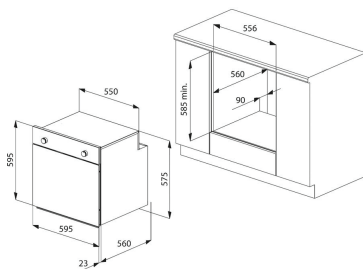

SPBO12-E6-67B

67L

Easy
Installation

SUPERCHEF
MADE IN ITALY

60cm Electric Oven Built-in Cooking

Electric Grill
6 Multi functions
Convection fan
Thermostatic
Cooling fan
Minute minder
5 cooking levels
Removable door
internal glass layer
Back catalytic panel
Interior light

External Dimensions

- ↑ H 595 mm
- W 595 mm