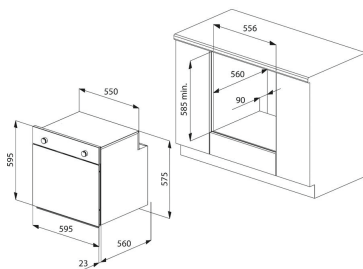

# SPBO12-E6-67X

67L

Easy  
Installation

**SUPERCHEF**  
MADE IN ITALY

## External Dimensions

- ↑ H 595 mm
- W 595 mm