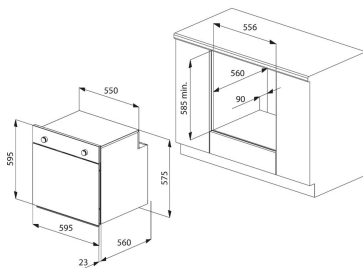

SPBO12-GGT-67BG

67L

Easy
Installation

SUPERCHEF
MADE IN ITALY

60cm Gas Oven with Gas Grill Built-in Cooking

Flame failure device
Thermostatic
2 layers internal glass
Oven capacity 67L
Back catalytic panel
Interior lighting
Removable door
2 layers internal glass
White glass
Interior lighting

External Dimensions

- ↑ H 595 mm
- W 595 mm