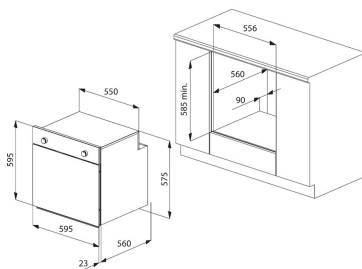

SPBO12-GGT-67X

67L

Easy
Installation

SUPERCHEF
MADE IN ITALY

60cm Gas Oven with Gas Grill Built-in Cooking

Flame failure device
Thermostatic
2 layers internal glass
Oven capacity 67L
Stainless steel
Interior lighting
Removable door
2 layers internal glass
White glass
Interior lighting

External Dimensions

- ↑ H 595 mm
- W 595 mm