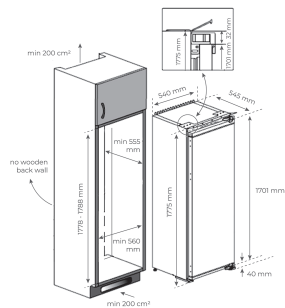

SPFFR18-303X

Easy 90

Eco
Function

LED

Full No
Frost

Fresh Box

SUPERCHEF
MADE IN ITALY

60cm Single Door Refrigerator Built-in Cooling

Fully Integrated
Upright – single door
Dynamic cooling system
No frost
Gross volume 352L
Anti bacterial system
Holiday eco function
Super cool
Automatic defrost
6 glass shelves + 3 drawers
LCD display
Electronic control
Energy class A+

External Dimensions

- ↑ H 1775 mm
- W 540 mm