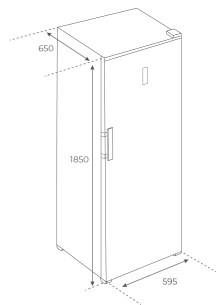

## Single Door Refrigerator Free Standing Cooling

Turbo cooling system

No frost

Total gross volume 404 LTR

Total net volume 380 LTR

4 shelves+ 2 drawers

External Electronic control

Full Inox

## External Dimensions

➊ H 1860 mm

➋ W 598 mm

➌ D 650 mm