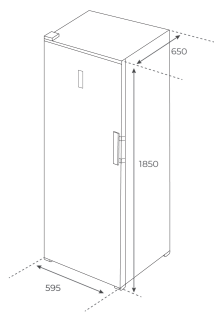

## Single Door Freezer Free Standing Cooling

Turbo cooling system

No frost

Total gross volume 307 LTR

Total net volume 280 LTR

Freezing capacity 21 KG/HR

5 drawers + 2 shelves

External Electronic control

## External Dimensions

↑ H 1860 mm

→ W 598 mm

↻ D 650 mm