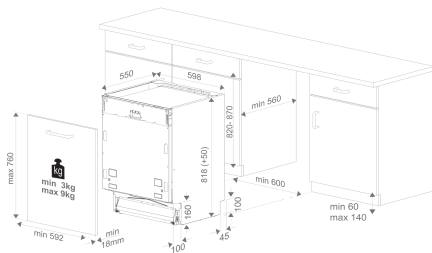

Built-in Dishwasher Dishwashing

Fully Integrated
13 place settings
3rd Rack Option + 2 Baskets
9 LTR / cycle, water consumption
9 programs
Triple wash & Direct wash Options
Ion Technology
Overflow and Leakage Protection
Acoustic signal at end program
Delay timer
5 spray arms + 1 sprinkler
Digital control
Led screen
1 Spot Interior Light
A++ energy efficiency
Ion Technology
Direct wash
Triple wash

External Dimensions

- ➊ H 845 mm
- ➋ W 598 mm