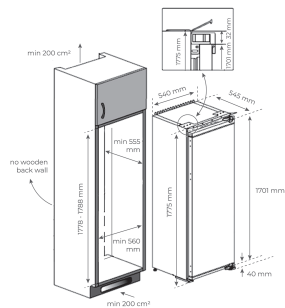

SPIFZ18-221X

Easy 90

Eco
Function

LED

Full No
Frost

SUPERCHEF
MADE IN ITALY

60cm Single Door Freezer Built-in Cooling

Fully Integrated
Upright – single door
Dynamic cooling system
No frost
Gross volume 262L
Anti bacterial system
Holiday eco function
Super cool
5 shelves + 2 drawers
LCD display electronic control
Energy class A+

External Dimensions

- ↑ H 1775 mm
- W 540 mm