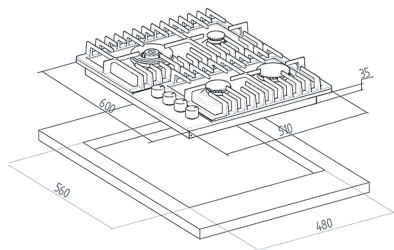

FZBH4-CTSFBB-S64BG

Auto Ignition

Autolock

AC Flame

Easy Installation

 FLORAZ

Gas Hob Built-in Cooking

60cm
AC flame technology
Full brass burners
4 gas burners
Triple Burner
Cast iron
Flame failure device
Automatic ignition
Front knobs control
Black glass
FR semi rapid 1750 W
RR semi rapid 1750 W
FL triple burner 5200 W
RL auxiliary 1000 W

External Dimensions

- H 510 mm
- W 600 mm