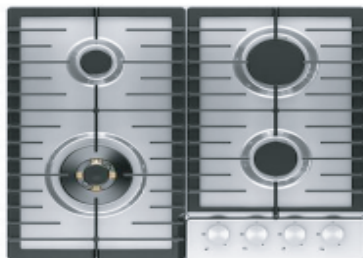

FZBH4-CTSFBB-S64X

Auto Ignition

Autolock

AC Flame

Easy Installation

 FLORAZ

Gas Hob Built-in Cooking

60cm
AC flame technology
Full brass burners
4 gas burners
Triple Burner
Cast iron
Flame failure device
Automatic ignition
Front knobs control
Stainless Steel
FR semi rapid 1750 W
RR semi rapid 1750 W
FL triple burner 5200 W
RL auxiliary 1000 W

External Dimensions

- ↑ H 510 mm
- W 600 mm