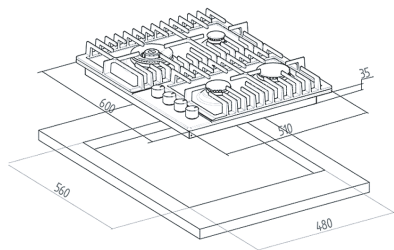

FZBH4-CTSFBB-S64X

Auto Ignition

Autolock

AC Flame

Easy Installation

 FLORAZ

Gas Hob Built-in Cooking

60cm
AC flame technology
Full brass burners
4 gas burners
Triple Burner
Cast iron
Flame failure device
Automatic ignition
Front knobs control
Stainless Steel
FR semi rapid 1750 W
RR semi rapid 1750 W
FL triple burner 5200 W
RL auxiliary 1000 W

External Dimensions

- ↑ H 510 mm
- W 600 mm