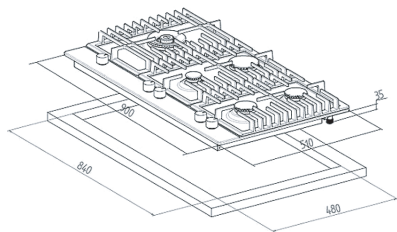

FZBH4-CTSFBB-S95BG

Auto Ignition

Autolock

AC Flame

Easy Installation

 FLORAZ

Gas Hob Built-in Cooking

90cm
AC flame technology
Full brass burners
5 gas burners
Triple burner
Cast iron
Flame failure device
Automatic ignition
Front knobs control
Black crystal
FR auxiliary 1150 W
RR rapid 3400 W
CL triple burner 5200 W
FL semi rapid 1750 W
RL semi rapid 1750 W

External Dimensions

- H 510 mm
- W 900 mm