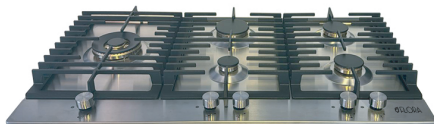

FZBH4-CTSFBB-S95X

Auto Ignition

Autolock

AC Flame

Easy Installation

 FLORAZ

Gas Hob Built-in Cooking

- 90cm
- AC flame technology
- Full brass burners
- 5 gas burners
- Triple burner
- Cast iron
- Flame failure device
- Automatic ignition
- Front knobs control
- Stainless Steel Surface
- FR auxiliary 1150 W
- RR rapid 3400 W
- CL triple burner 5200 W
- FL semi rapid 1750 W
- RL semi rapid 1750 W

External Dimensions

- H 510 mm
- W 900 mm