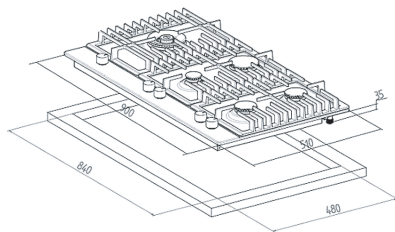

FZBH4-CTSFBB-S95X

Auto Ignition

Autolock

AC Flame

Easy Installation

 FLORAZ

Gas Hob Built-in Cooking

- 90cm
- AC flame technology
- Full brass burners
- 5 gas burners
- Triple burner
- Cast iron
- Flame failure device
- Automatic ignition
- Front knobs control
- Stainless Steel Surface
- FR auxiliary 1150 W
- RR rapid 3400 W
- CL triple burner 5200 W
- FL semi rapid 1750 W
- RL semi rapid 1750 W

External Dimensions

- H 510 mm
- W 900 mm