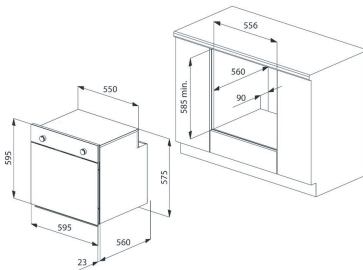

FZBO4-E11F-67PROBG

67L

Full Extension Telescopic Guide

Surrounded Temp

Soft Close

Easy Installation

 FLORAZ

Electric Oven Built-in Cooking

- 11 Functions
- Turnspit
- Convection fan
- Thermostatic
- Cooling fan
- Touch control
- Grey enameled cavity
- Telescopic grid
- Wide tray
- Soft close removable door
- Soft opening door
- 2 layers internal glass
- Oven capacity 67 L
- Black Glass
- Interior lighting

External Dimensions

- ↑ H 595 mm
- W 595 mm