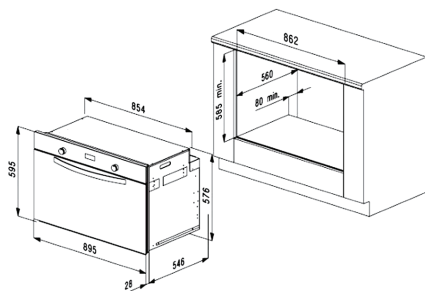

FZBO4-GET2FDS-912PRBG

125L

Full Extension Telescopic Guide

Surrounded Temp

Soft Close

Easy Installation

 FLORAZ

Gas Oven with Electric Grill Built-in Cooking

90cm
Turnspit
Two Convection fans
Flame failure device
Thermostatic
Cooling fan
Digital timer
Back catalytic panel
Ceramic enameled cavity
Two telescopic grids
Two wide trays
Soft close removable door
Soft opening door
2 layers internal glass
Oven capacity 125L
Black Glass
Interior lighting

External Dimensions

- ↑ H 595 mm
- W 895 mm