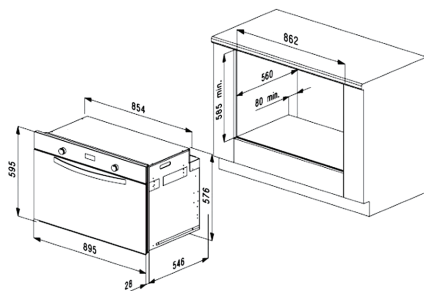

# FZBO4-GGT2FDS-912PROX

125L

Full Extension Telescopic Guide

Surrounded Temp

Soft Close

Easy Installation

### Gas Oven with Gas Grill Built-in Cooking

- 90cm
- Turnspit
- Two Convection fans
- Flame failure device
- Thermostatic
- Cooling fan
- Digital timer
- Back catalytic panel
- Ceramic enameled cavity
- Two telescopic grids
- Two wide trays
- Soft close removable door
- Soft opening door
- 2 layers internal glass
- Oven capacity 125L
- Stainless steel
- Interior lighting

### External Dimensions

- ↑ H 595 mm
- W 895 mm