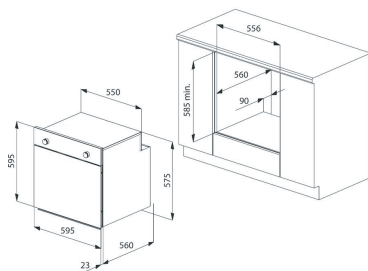

FZBO4-GGTFD-67PROBG

67L

Full Extension Telescopic Guide

Surrounded Temp

Soft Close

Easy Installation

 FLORAZ

Gas Oven with Gas Grill Built-in Cooking

60cm
Convection fan
Flame failure device
Cooling fan
Digital timer
Grey enameled cavity
Telescopic grids
Wide tray
Soft close removable door
Soft opening door
2 layers internal glass
Oven capacity 67L
Black Glass
Interior lighting

External Dimensions

- ↑ H 595 mm
- W 595 mm