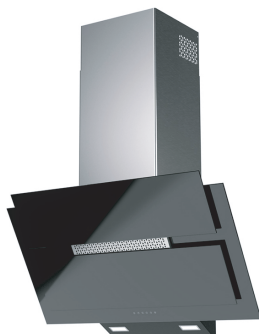

FZWH13-KA75-90B

LED

Perimeter
extraction

Stop Delay
Timer

Fresh Air

 FLORAZ

90cm Wall Mounted Hood Cooker Hoods

Wall mounted hood
Touch control
Lights 2 x 1.3w rectangular led
Speeds (3 + 1 intensive)
Timer
Booster
Heat sensor
750 m³ / hour
Carbon filters
Remote control (optional)
Black glass

External Dimensions

➔ H 900 mm