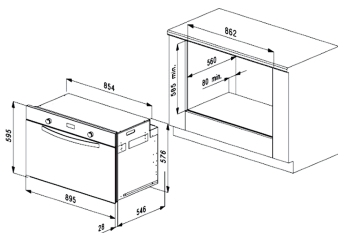

FZBO4-GGT2FDS-912PROX

125L

Full Extension Telescopic Guide

Surrounded Temp

Soft Close

Easy Installation

 FLORAZ

Gas Oven with GAZ Grill Built-in Cooking

Fan	2
Cavity (liters)	GREY ENAMEL 125
Energy class	A
Functions	4 – GAS OVEN GAS GRILL
Chromed side racks	Yes
Tray 50 mm	1
Tray 25 mm	0
Grid Telescopic	1
Door closing	SOFT CLOSE
ROTISSERIE	YES
Glass oven door	double glass
Cavity enamel	GREY
Internal lamp	rounded
Handle	FLORA
Knobs	INOX
Door aesthetic	slim bottom frame
Programmer	2 knobs control + digital timer

External Dimensions

-  H 595 mm
-  W 895 mm