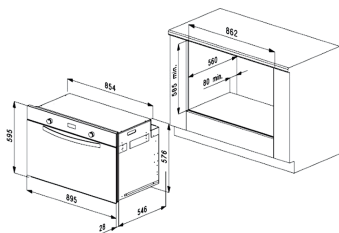

FZBO4-E11F-67PROX

125L

Full
Extension
Telescopic
Guide

Surrounded
Temp

Soft Close

Easy
Installation

FLORAZ

Gas Oven with GAZ Grill Built-in Cooking

Fan	1
Cavity (liters)	GREY ENAMEL 125
Energy class	A
Functions	Electric OVEN
Chromed side racks	Yes
Tray 50 mm	1
Tray 25 mm	0
Grid Telescopic	1
Door closing	SOFT CLOSE
ROTISSERIE	YES
Glass oven door	double glass
Cavity enamel	GREY
Internal lamp	rounded
Handle	FLORA
Knobs	INOX
Door aesthetic	slim bottom frame
Programmer	2 knobs control + digital timer

External Dimensions

- ↑ H 595 mm
- W 895 mm