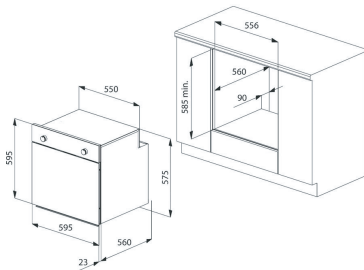

FZB04-GGTFD-67PROX

67L

Full Extension Telescopic Guide

Surrounded Temp

Soft Close

Easy Installation

 FLORAZ

Gas Oven with Gas Grill Built-in Cooking

- 60cm
- Convection fan
- Flame failure device
- Cooling fan
- Digital timer
- Grey enameled cavity
- Telescopic grids
- Wide tray
- Soft close removable door
- Soft opening door
- 2 layers internal glass
- Oven capacity 67L
- Black Glass
- Interior lighting

External Dimensions

- ↑ H 595 mm
- W 595 mm