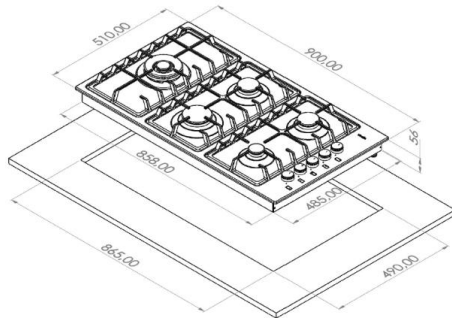

Built In Hob
5 gas burners BRASS
BURNERS
One triple burner
Cast Iron Supports
Flame failure device
Automatic Ignition
Front control
Stainless steel

External Dimensions

- H 510 mm
- W 900 mm