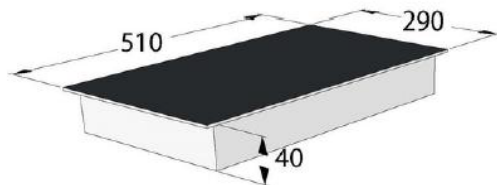

# FZBH14-FTVC-F32BC

Auto  
Ignition

Autolock

AC Flame

Easy  
Installation

 FLORAZ

Built In Hob  
VITRO CERAMIC  
2 Cooking Zones  
Touch Control  
9 Power levels  
Child Safet Lock  
Front control  
BLACK  
30 cm  
Rare HIGH LIGHT 180  
mm X 1800 W  
Front HIGH LIGHT  
145mm X 1200 W

## External Dimensions

- ↑ H 40 mm
- W 510 mm