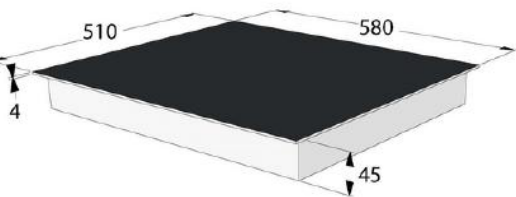

FZBH4-CTSFBB-S64BG

Auto Ignition

Autolock

AC Flame

Easy Installation

 FLORAZ

Electric Hob
Built-in Cooking
Built In Hob
VITRO CERAMIC
4 Cooking Zones
Touch Control
9 Power levels
Child Safet Lock Front control
BLACK
60 cm
RR HIGH LIGHT
145mm X 1200 W
FR HIGH LIGHT 180 mm X 1800 W
FL HIGH LIGHT
145mm X 1200 W
RL HIGH LIGHT 180 mm X 1800 W

External Dimensions

- ↑ H 510 mm
- W 580 mm