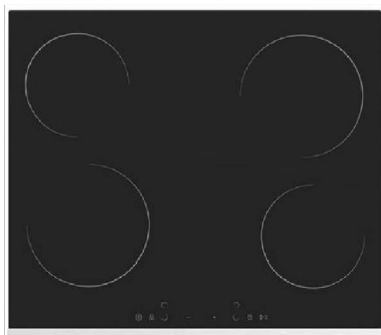

FZBH4-CTSFBB-S64BG

Auto Ignition

Autolock

AC Flame

Easy Installation

 FLORAZ

Electric Hob
Built-in Cooking
Built In Hob
VITRO CERAMIC
4 Cooking Zones
Touch Control
9 Power levels
Child Safet Lock Front control
BLACK
60 cm
RR HIGH LIGHT
145mm X 1200 W
FR HIGH LIGHT 180 mm X 1800 W
FL HIGH LIGHT
145mm X 1200 W
RL HIGH LIGHT 180 mm X 1800 W

External Dimensions

- ↑ H 510 mm
- W 580 mm